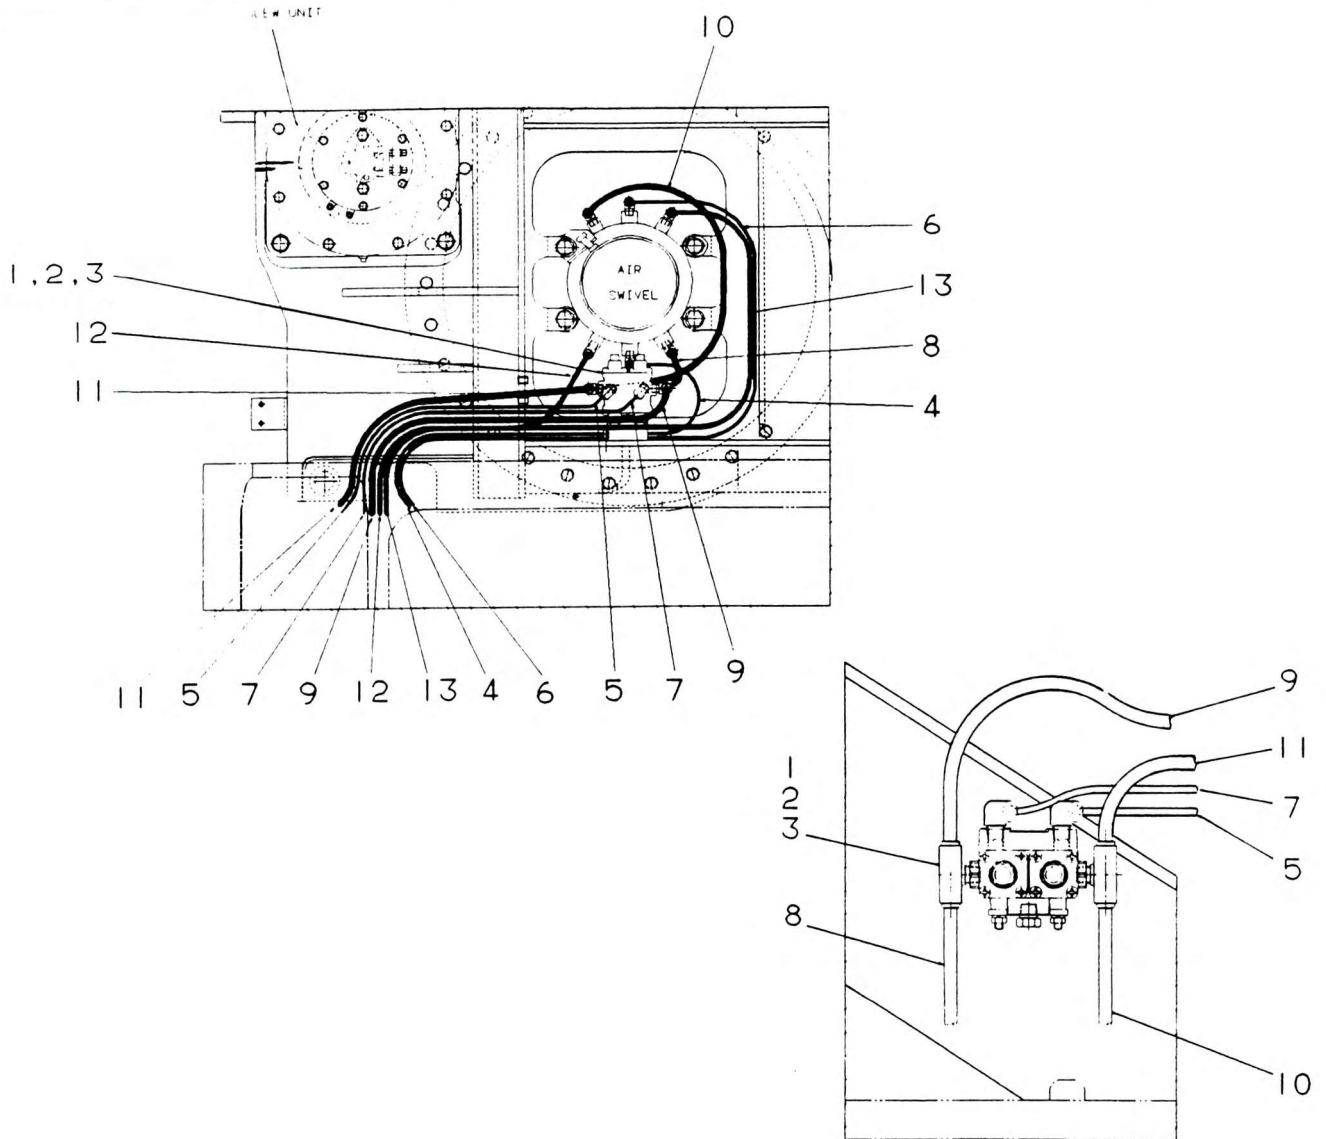

AIR SYSTEM TURNTABLE

NO.	PART NO.	QTY.	DESCRIPTION	NO.	PART NO.	QTY.	DESCRIPTION
1	6-926-990447	1	Valve Assy Multi Circuit Protection	9	7-697-990169	1	Air Brake Pipe ½" 1200mm
2	7-661-170000	2	Nut M8	10	7-697-991070	1	Air Brake Pipe ½" 1200mm
3	7-950-1500050	2	Washer Helical Spring Lock .313 Reg	11	7-697-990170	1	Air Brake Pipe ½" 1800mm
4	7-697-990164	1	Air Brake Pipe ¼" 2000mm	12	7-697-990167	1	Air Brake Pipe ⅜" 1400mm
5	7-697-990164	1	Air Brake Pipe ¼" 1300mm	13	7-697-990166	1	Air Brake Pipe ⅜" 2300mm
6	7-697-990174	1	Air Brake Pipe ¼" 1800mm				
7	7-697-990174	1	Air Brake Pipe ¼" 150mm				
8	7-697-990169	1	Air Brake Pipe ½" 350mm				
							+ See further breakdown in this group